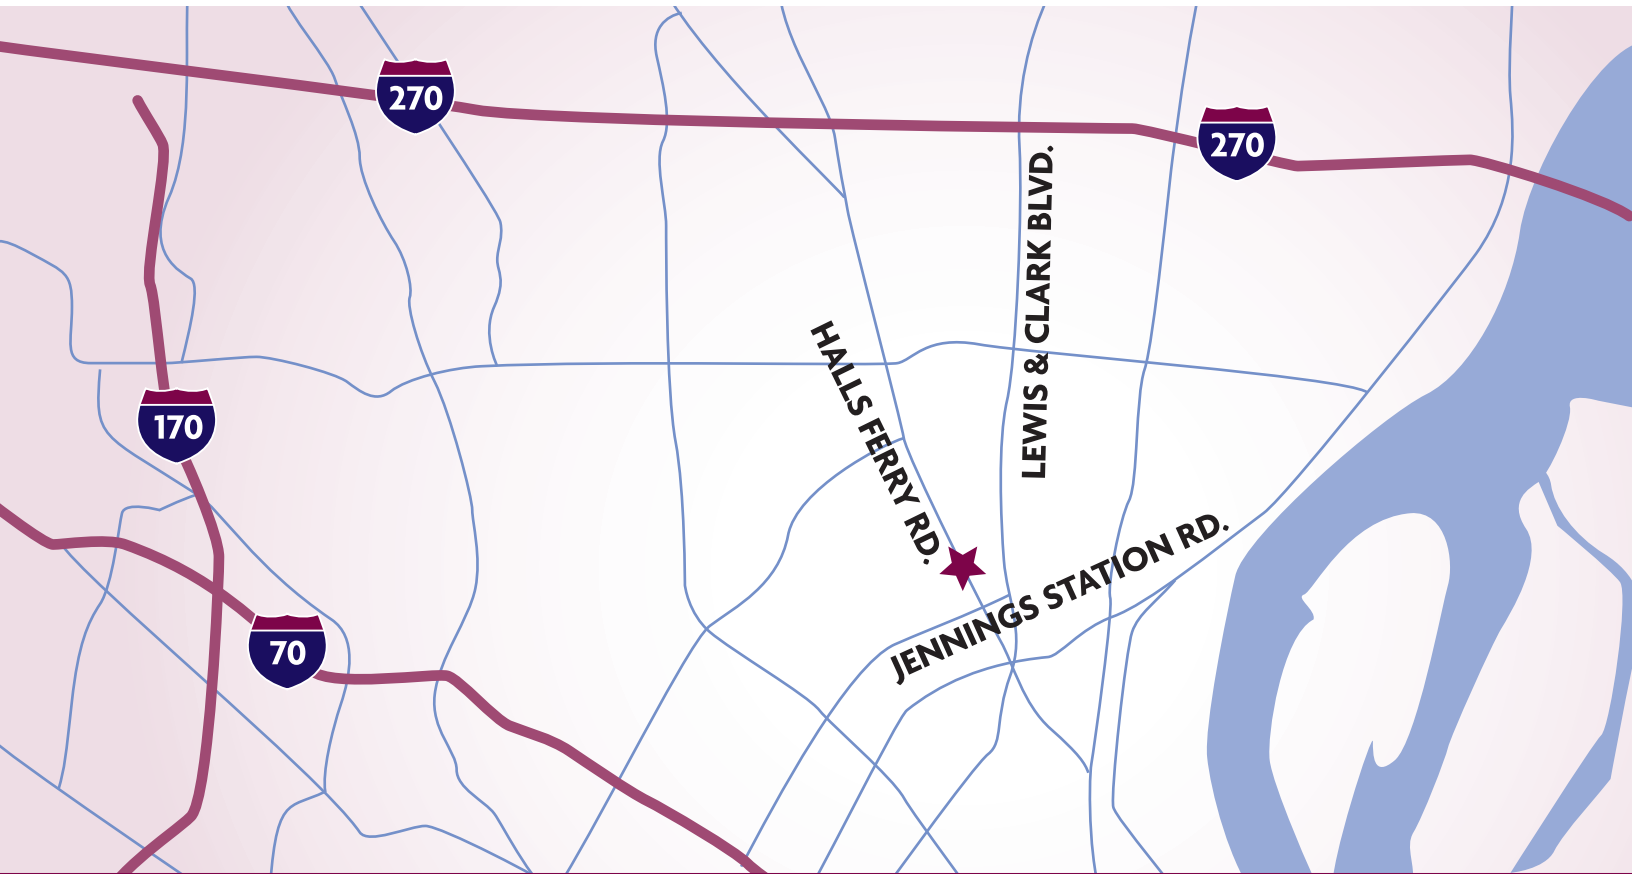

LOCATION

2380 Grand River Road

Jennings, MO 63136

(314) 867-6256 phone

directions

FROM JENNINGS STATION ROAD AND I-70:

1. Start out going northeast on Jennings Station Road.
2. Turn left onto Halls Ferry Road.

The entrance is on Halls Ferry Road between Jennings Station Road and Cozens Avenue.

FROM I-270 AND NEW HALLS FERRY ROAD:

1. Start out going south on New Halls Ferry Road.
2. Continue to follow New Halls Ferry Road.

The entrance is on Halls Ferry Road between Jennings Station Road and Cozens Avenue.